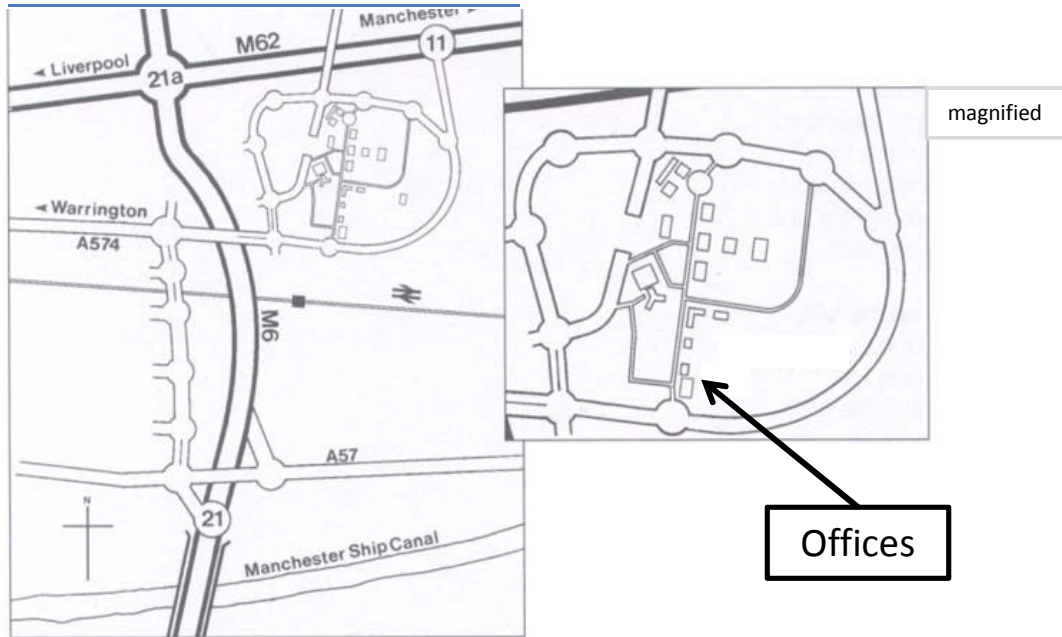

Directions to Birchwood, Warrington offices

c/o AMEC plc
601 Faraday Street
Birchwood Park
Birchwood
Warrington
Cheshire
WA3 86BZ
England

Tel:

+44 (0)1925 675370

Fax:

+44 (0)1925 850830