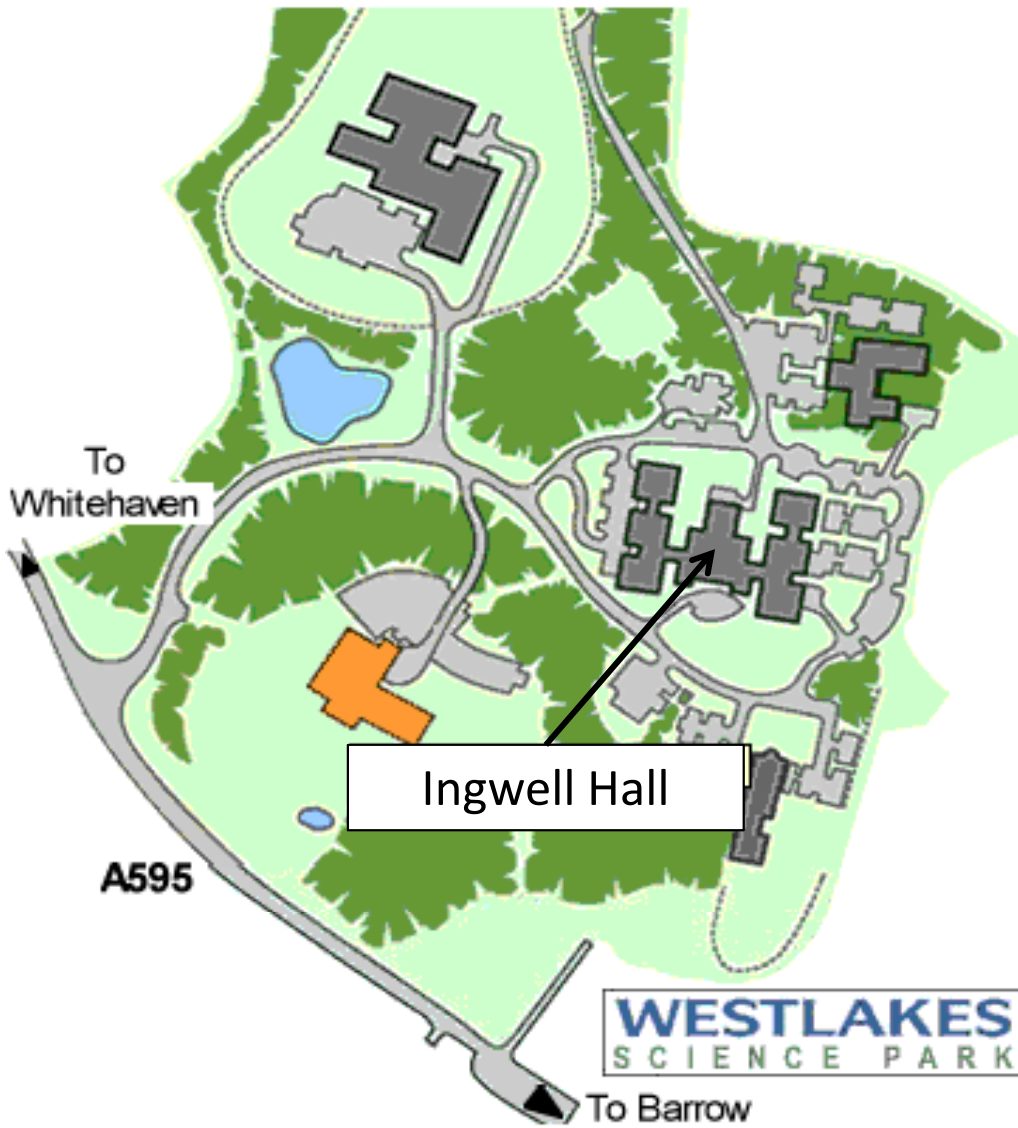

# Directions to Westlakes, Cumbria offices

Millbank Holdings Ltd  
Suite 9  
Ingwell Hall  
Westlakes Science &  
Technology Park,  
Moor Row,  
Cumbria,  
CA24 3JZ

Tel:  
+44 (0)1946 691158

Email:  
[cumbria@millbank.com](mailto:cumbria@millbank.com)

**Ingwell Hall is situated in the Westlakes Science and Technology Park, two miles south of Whitehaven, Cumbria.**

**From the NORTH (M6 Southbound)**

- Leave the M6 at **junction 43 and take the A595 towards Carlisle.**
- Proceed south, past Cockermouth, Workington and Whitehaven until you reach Westlakes, which is clearly signposted on the left of the road.

**From the SOUTH (M6 Northbound)**

- Leave the M6 motorway at junction 40 and take the A66 west past Keswick and Cockermouth.
- Then take the A595 south approximately 2 miles past Whitehaven.
- Westlakes is clearly signposted to the left